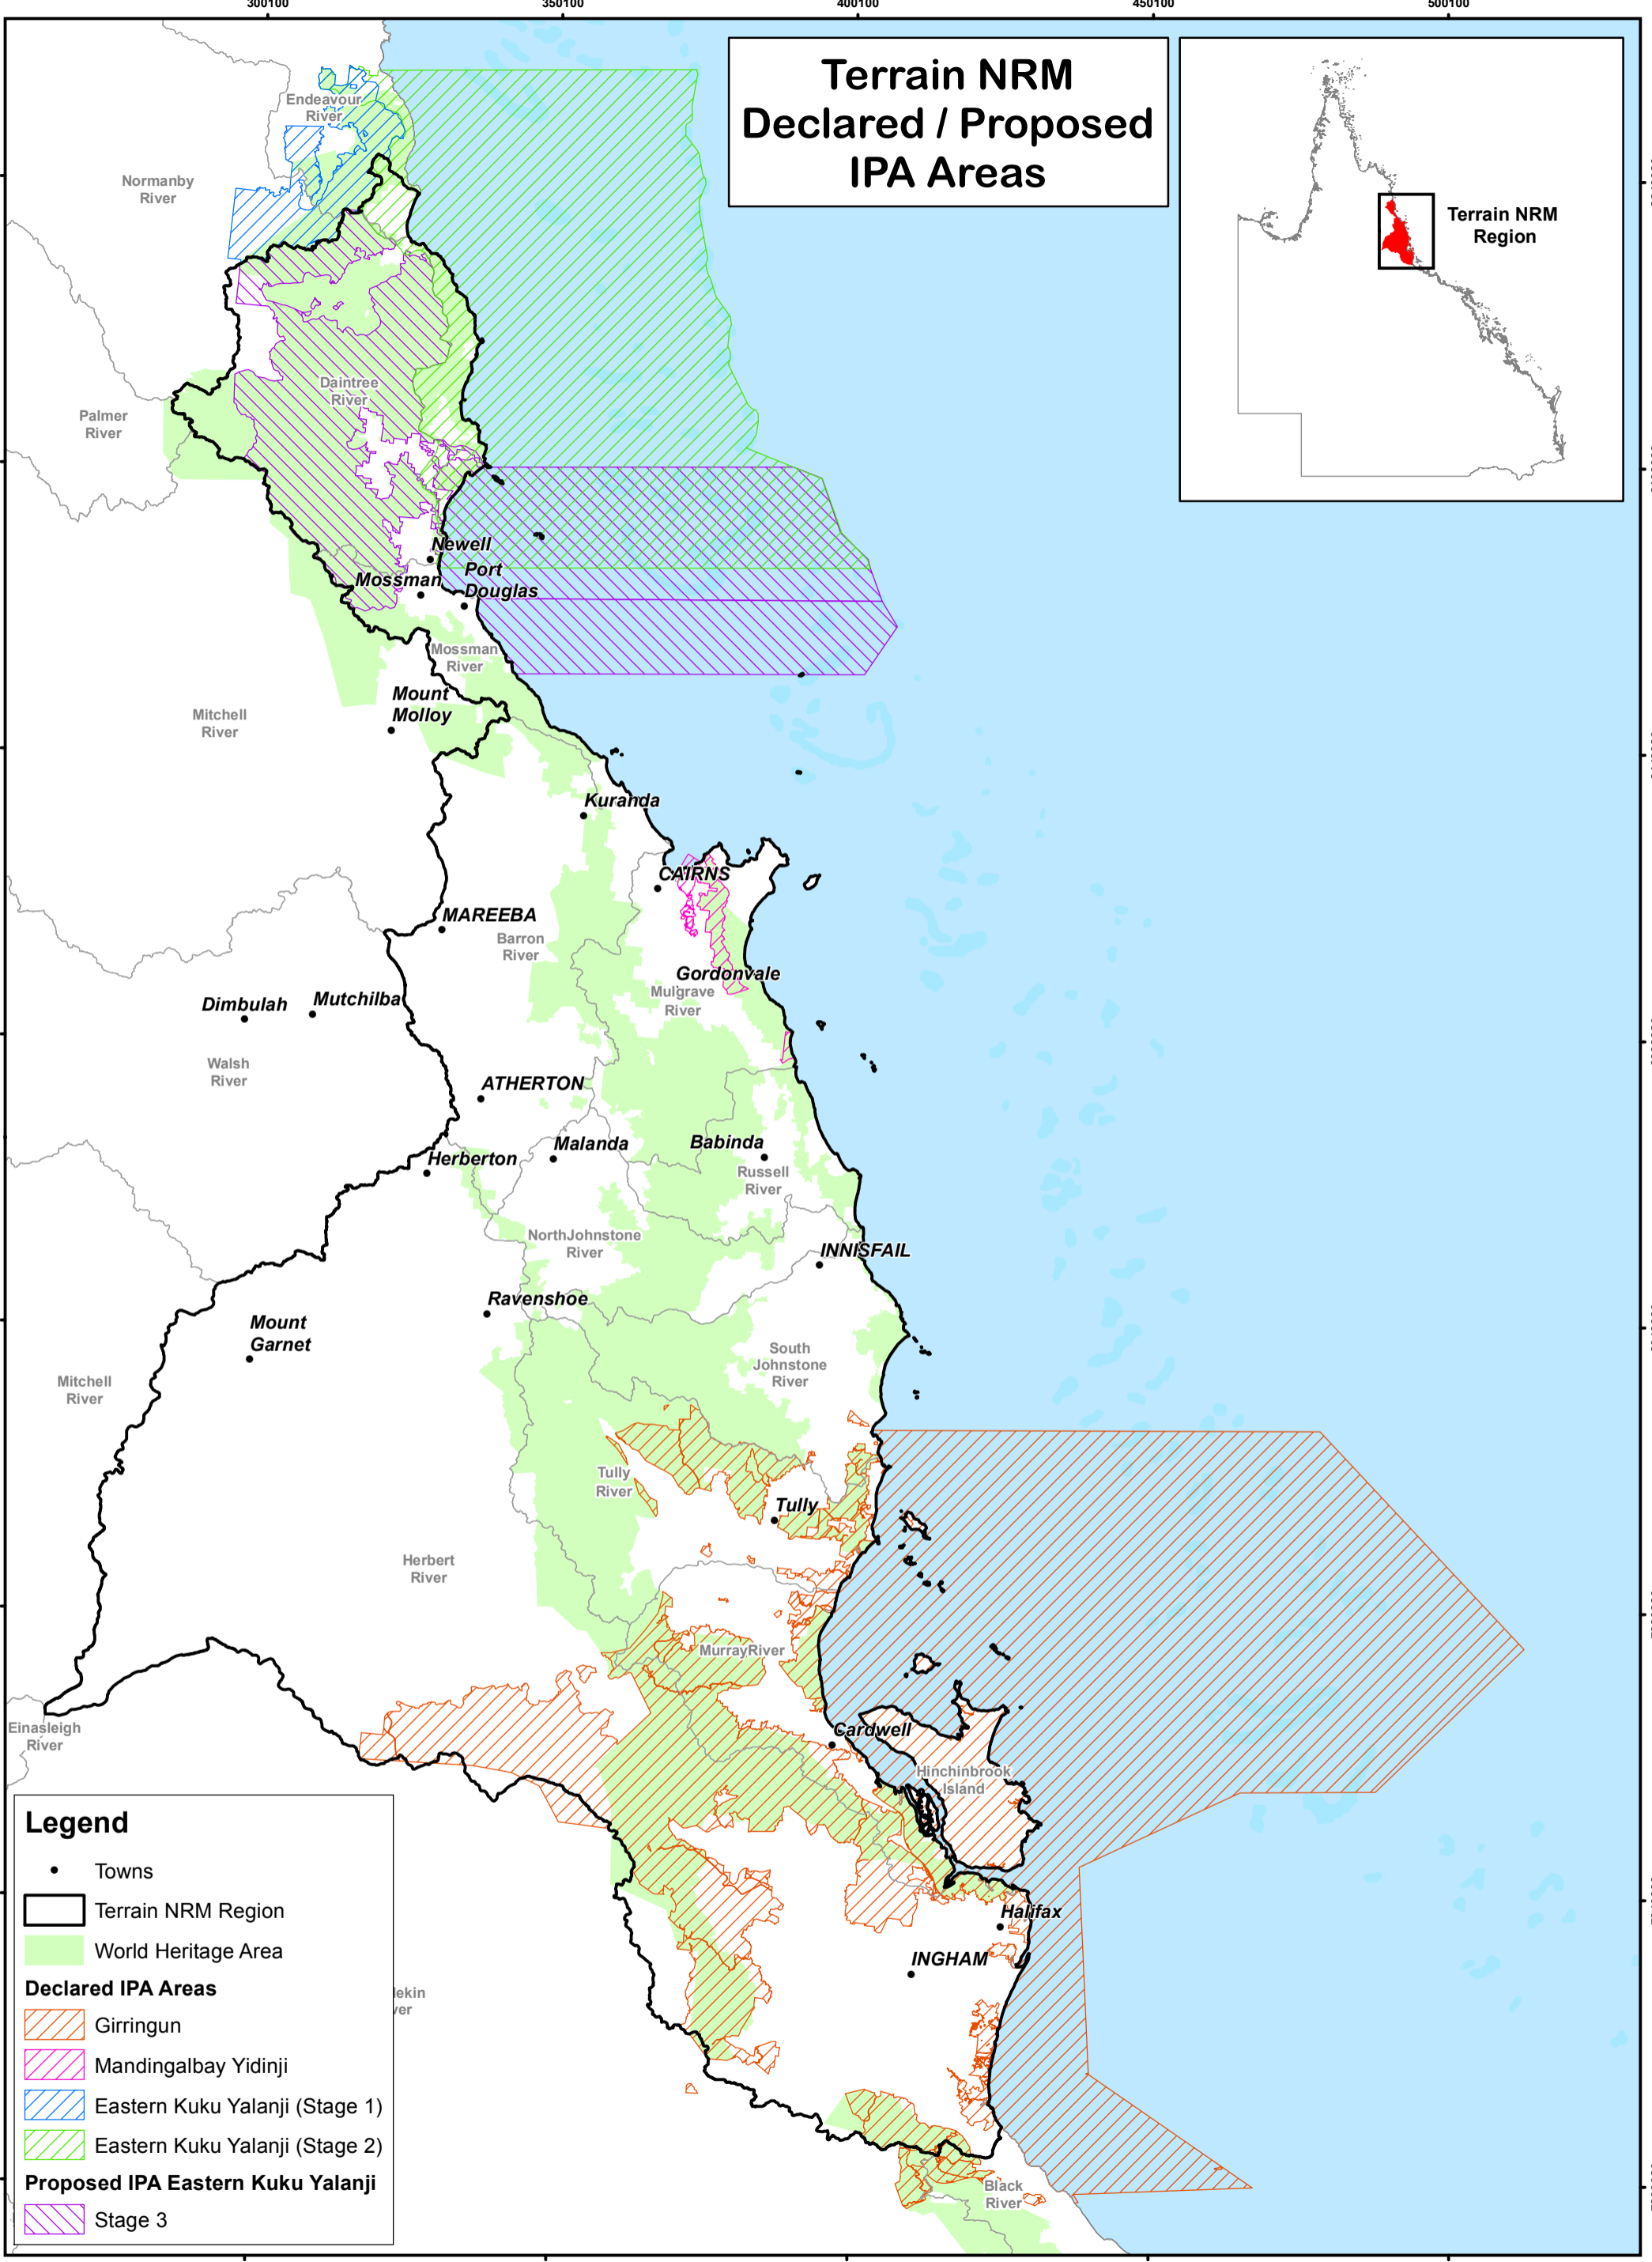

Terrain NRM Declared / Proposed IPA Areas

Legend

- Towns
- ▭ Terrain NRM Region
- ▭ World Heritage Area
- **Declared IPA Areas**
- ▨ Giringun
- ▨ Mandingalbay Yidinji
- ▨ Eastern Kuku Yalanji (Stage 1)
- ▨ Eastern Kuku Yalanji (Stage 2)
- **Proposed IPA Eastern Kuku Yalanji**
- ▨ Stage 3

Map Produced by
Sharlene Blakeney, GIS Planner
For more information contact 40421811
or email sharleneb@terrain.org.au
Date: 12/08/2013